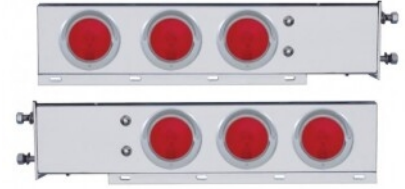

Item No. 22240

3-3/4" Bolt Pattern Deluxe Stainless Spring Loaded Light Bar With 6X 4" Lights & Visors (Pair)

MSRP: $ 436.89

OEM No. :