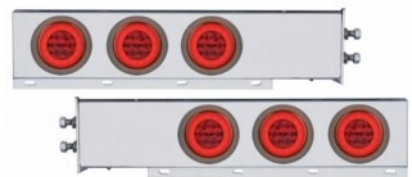

Item No. 63770

2" Bolt Pattern SS Spring Loaded Bar With 6X 21 LED 4" GloLight -Red LED & Lens (Pair)

MSRP: $ 349.89

OEM No. :