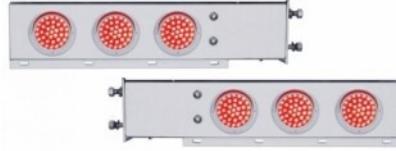

Item No. 61800

3-3/4" Bolt Pattern SS Spring Loaded Bar With 6X 36 LED 4" Lights & Visors -Red LED & Lens (Pair)

MSRP: $ 332.49

OEM No. :