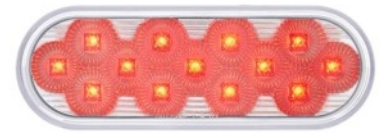

Item No. 36723

13 LED 6" Oval Double Fury Light (Stop, Turn & Tail) With Warning Light - Red & Amber LED/Clear Lens

MSRP: $ 25.49

OEM No. :