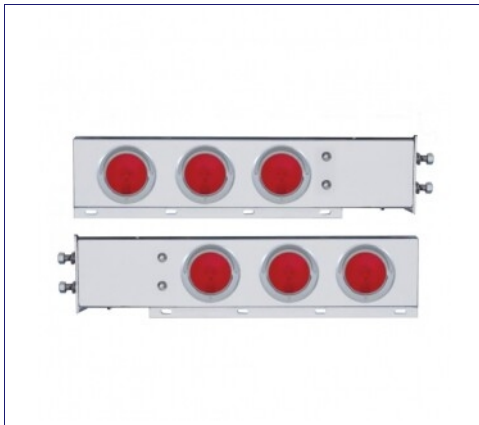

Truck WD Sales & Repair July 2023

Item No. 22352
2" Bolt Pattern Stainless Spring Loaded Light Bar With 6X 4" Lights & Visors (Pair)
MSRP: $ 254.69
OEM No. :