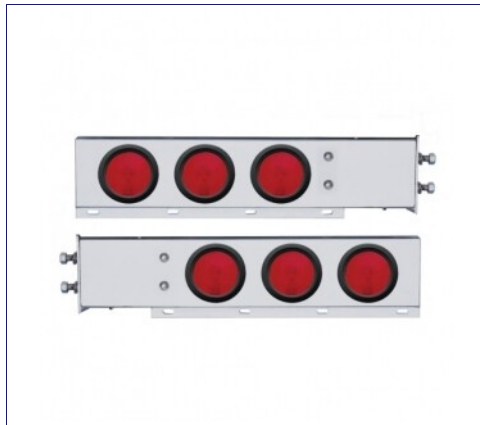

Item No. 31011
2-1/2" Bolt Pattern Chrome Spring Loaded Light Bar With 6X 4" Lights & Grommets (Pair)
MSRP: $ 237.79
OEM No. :