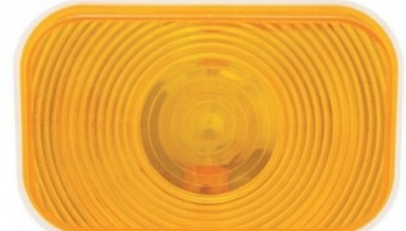

Item No. 36409

Rectangular Turn Signal Light - Amber Lens (Each)

MSRP: $ 6.49

OEM No. :