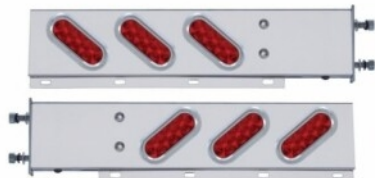

Item No. 61300

3-3/4" Bolt Pattern SS Spring Loaded Bar With 6 Oval 10 LED Lights & Visors -Red LED & Lens (Pair)

MSRP: $ 332.39

OEM No. :