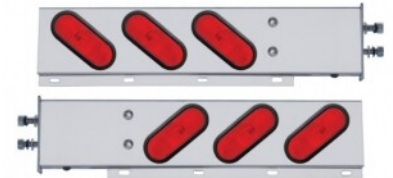

MSRP: \$ 262.49

OEM No. :

Item No. 22354

2-1/2" Bolt Pattern Stainless Spring Loaded Light Bar With 6X Oval Lights & Visors (Pair)

MSRP: \$ 278.09

OEM No. :

Item No. 22360

2-1/2" Bolt Pattern Stainless Spring Loaded Light Bar With 6X Oval Lights & Grommets (Pair)