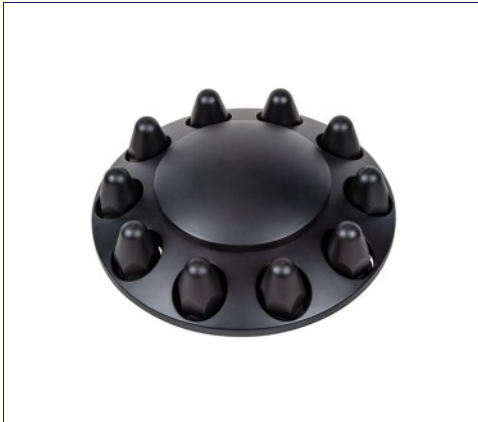

Item No. 10316
Dome Rear Axle Cover With 33mm Standard Style Push-On Nut Covers - Chrome
MSRP: $ 53.99
OEM No. :