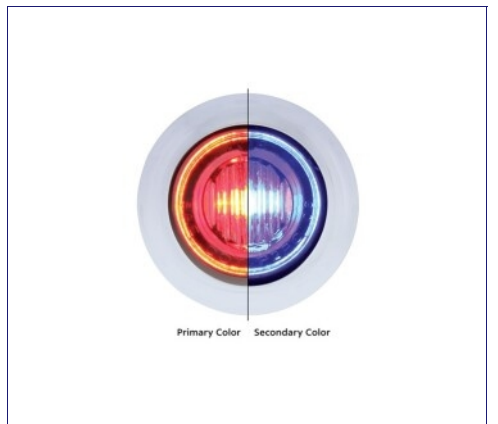

Item No. 36842
3 LED Mini Double Fury Light (Clearance/Marker) - Red LED/Blue LED
MSRP: $ 15.29
OEM No. :