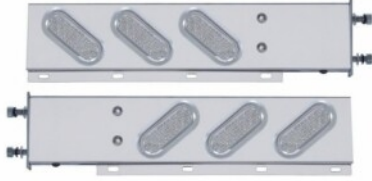

Item No. 61306
2-1/2" Bolt Pattern SS Spring Loaded Bar With 6 Oval 12 LED Lights & Visors -Red LED & Lens (Pair)
MSRP: $ 381.69
OEM No. :

Truck WD Sales & Repair July 2023

Item No. 61807

3-3/4" Bolt Pattern SS Spring Loaded Bar With 6 Oval 19 LED Lights & Visors -Red LED/Clear Lens (Pair)

MSRP: $ 390.79

OEM No. :