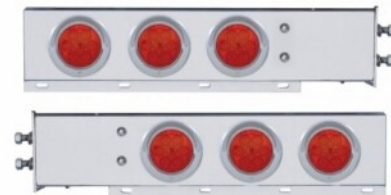

MSRP: \$ 349.19

OEM No. :

Item No. 61733

2" Bolt Pattern SS Spring Loaded Bar With 6X 4" 10 LED Lights & Visors -Red LED/Clear Lens (Pair)

MSRP: \$ 349.19

OEM No. :

Item No. 61734

2" Bolt Pattern Stainless Spring Loaded Light Bar With 6X 4" 7 LED Lights & Visors -Red LED/Red Lens (Pair)