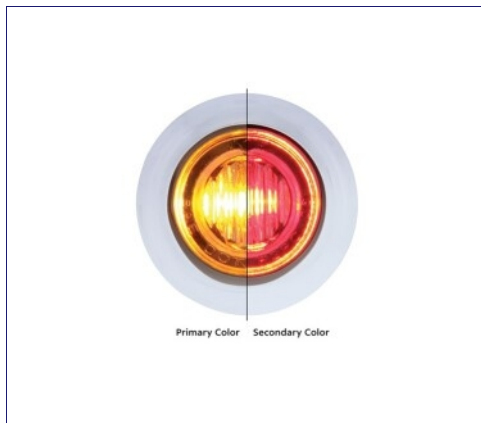

Item No. 36838
3 LED Mini Double Fury Light (Clearance/Marker) - Amber LED/Red LED
MSRP: $ 14.69
OEM No. :