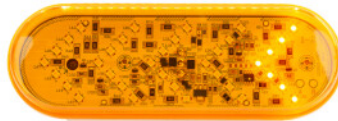

Item No. 38143

35 LED 6" Oval Sequential Turn Signal Light - Amber LED/Amber Lens

MSRP: $ 45.89

OEM No. :