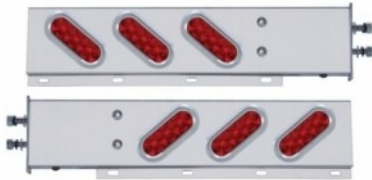

Item No. 61304
2-1/2" Bolt Pattern SS Spring Loaded Bar With 6 Oval 10 LED Lights & Visors -Red LED & Lens (Pair)
MSRP: $ 349.19
OEM No. :