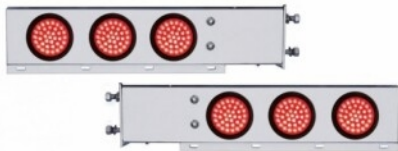

MSRP: \$ 332.49

OEM No. :

Item No. 61801

3-3/4" Bolt Pattern SS Spring Loaded Bar With 6X 36 LED 4" Lights & Visors -Red LED/Clear Lens (Pair)

MSRP: \$ 332.49

OEM No. :

Item No. 63800

3-3/4" Bolt Pattern SS Spring Loaded Bar With 6X 36 LED 4" Lights -Red LED & Lens (Pair)