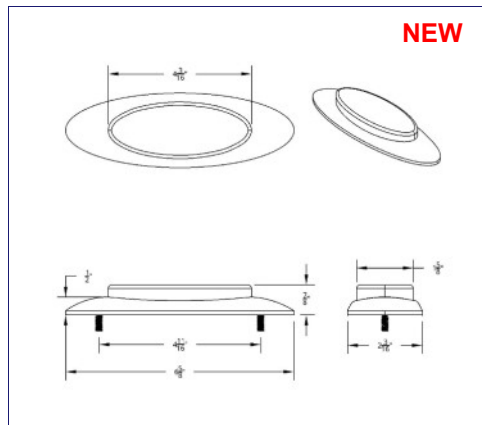

Item No. 35959
10 LED Oval Double Fury Light With Clear Lens & Chrome Bezel (Clearance/Marker) - Amber & White LED/Clear Lens
MSRP: $ 21.99
OEM No. :