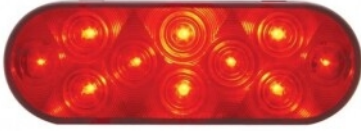

Truck WD Sales & Repair July 2023

Item No. 38774B

10 LED 6" Oval Light (Stop, Turn & Tail) - Red LED/Red Lens (Bulk)

MSRP: $ 18.79

OEM No. :