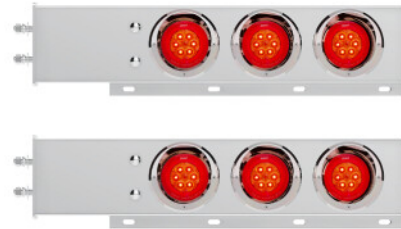

MSRP: \$ 320.69

OEM No. :

NEW

Item No. 61016

2-1/2" Bolt Pattern SS Spring Loaded Bar With 6X 4" 13 LED Abyss Lights - Red LED/Clear Lens (Pair)

MSRP: \$ 320.69

OEM No. :

NEW