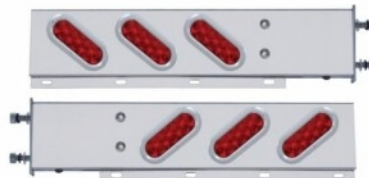

Item No. 62300

3-3/4" Bolt Pattern SS Spring Loaded Bar With 6 Oval 10 LED Lights & Bezel -Red LED & Lens (Pair)

MSRP: $ 349.19

OEM No. :