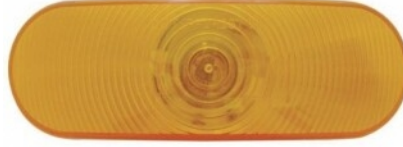

Item No. 31361

6" Oval Turn Signal Light - Amber Lens

MSRP: $ 5.99

OEM No. :