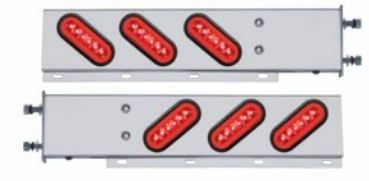

MSRP: \$ 351.79

OEM No. :

Item No. 63785

3-3/4" Bolt Pattern SS Spring Loaded Bar With 6X 22 Red LED 6" Oval GloLight & Visor -Clear Lens (Pair)

MSRP: \$ 351.79

OEM No. :

Item No. 63786

3-3/4" Bolt Pattern SS Spring Loaded Bar With 6X 22 Red LED 6" Oval GloLight & Grommet -Red Lens (Pair)