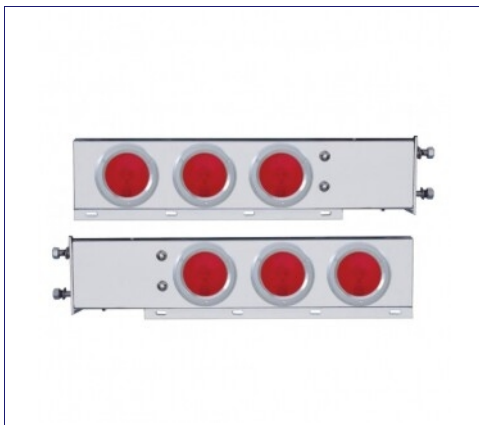

Item No. 31618
3-3/4" Bolt Pattern Chrome Spring Loaded Light Bar With 6X 4" Lights & Bezel - Red Lens (Pair)
MSRP: $ 277.49
OEM No. :