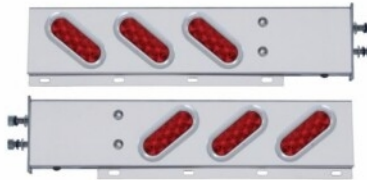

Item No. 62304
2-1/2" Bolt Pattern SS Spring Loaded Bar With 6 Oval 10 LED Lights & Bezel -Red LED & Lens (Pair)
MSRP: $ 349.19
OEM No. :