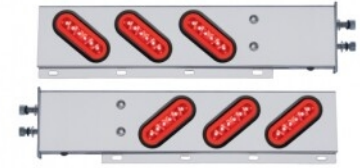

Item No. 63790

2-1/2" Bolt Pattern SS Spring Loaded Bar With 6X 22 Red LED 6" Oval GloLight & Grommet -Red Lens (Pair)

MSRP: $ 333.29

OEM No. :