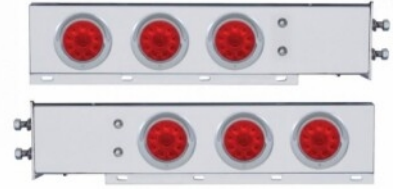

Item No. 61645

2-1/2" Bolt Pattern Chrome Spring Loaded Bar W/6X 4" 10 LED Lights & Visors -Red LED & Lens (Pair)

MSRP: $ 312.29

OEM No. :