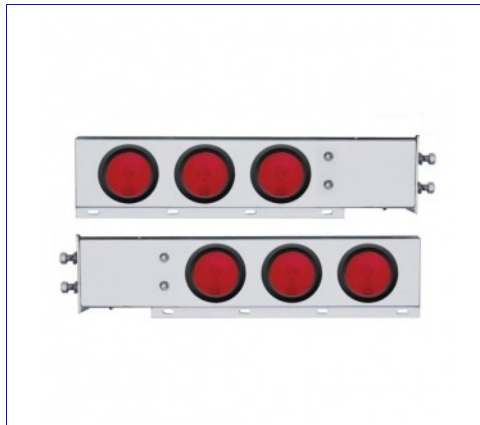

Item No. 22358
2" Bolt Pattern Stainless Spring Loaded Light Bar With 6X 4" Lights & Grommets (Pair)
MSRP: $ 237.79
OEM No. :