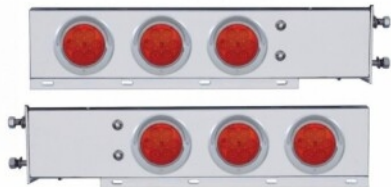

Item No. 61748

3-3/4" Bolt Pattern Deluxe SS Spring Loaded Bar W/6X 7 Red LED 4" Reflector Light & Visors -Red Lens (Pair)

MSRP: $ 492.79

OEM No. :