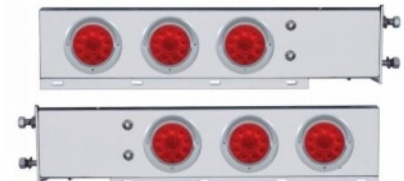

Item No. 61553

3-3/4" Bolt Pattern Deluxe SS Spring Loaded Bar W/6X 10 LED 4" Lights & Visors -Red LED & Lens (Pair)

MSRP: $ 504.49

OEM No. :