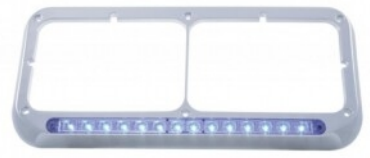

MSRP: \$ 51.49

OEM No. :

Truck WD Sales & Repair July 2023

Item No. 32383
 14 LED Chrome Rectangular Dual Headlight Bezel - Amber LED/Chrome Lens
 MSRP: \$ 54.09
 OEM No. :

Item No. 32384
 14 LED Chrome Rectangular Dual Headlight Bezel - White LED/Clear Lens
 MSRP: \$ 58.09
 OEM No. :