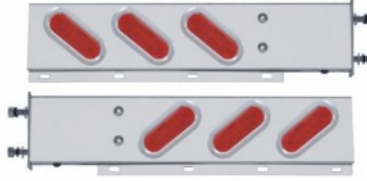

Item No. 62302
3-3/4" Bolt Pattern SS Spring Loaded Bar With 6 Oval 12 LED Lights & Bezel -Red LED & Lens (Pair)
MSRP: $ 381.69
OEM No. :