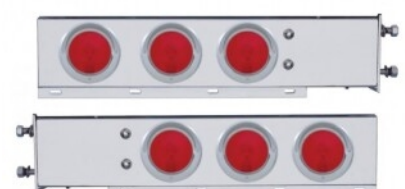

Item No. 22350

3-3/4" Bolt Pattern Stainless Spring Loaded Light Bar With 6X 4" Lights & Visors (Pair)

MSRP: $ 254.69

OEM No. :