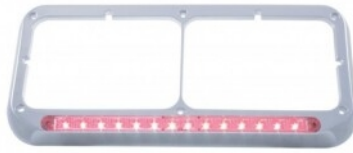

Truck WD Sales & Repair July 2023

Item No. 32383
14 LED Chrome Rectangular Dual Headlight Bezel - Amber LED/Chrome Lens
MSRP: $ 54.09
OEM No. :

Item No. 32384
14 LED Chrome Rectangular Dual Headlight Bezel - White LED/Clear Lens
MSRP: $ 58.09
OEM No. :

Item No. 32577
14 LED Chrome Rectangular Dual Headlight Bezel - Blue LED/Clear Lens
MSRP: $ 58.09
OEM No. :

Item No. 32578
14 LED Chrome Rectangular Dual Headlight Bezel - Green LED/Clear Lens
MSRP: $ 58.09
OEM No. :