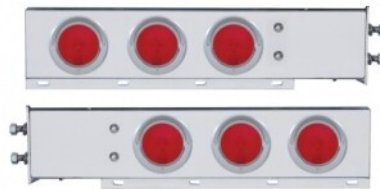

Item No. 22351

2-1/2" Bolt Pattern Stainless Spring Loaded Light Bar With 6X 4" Lights & Visors (Pair)

MSRP: $ 254.69

OEM No. :