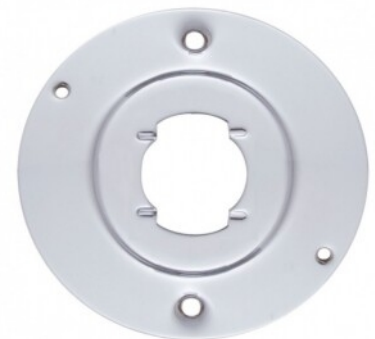

MSRP: \$ 12.49
OEM No. :

Item No. 30519
Cab Light Bezel - Vertical Visor

MSRP: \$ 12.49
OEM No. :

Item No. 32119
Chrome Plastic Cab Light Bezel With Visor For United Pacific Truck-Lite Style Cab Light

MSRP: \$ 12.29
OEM No. :