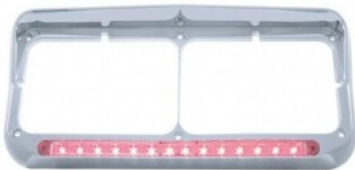

MSRP: \$ 59.39

OEM No. :

Item No. 32507

Rectangular Dual Headlight Bezel With LED Sequential Light Bar (Passenger) - Amber LED/Clear Lens

MSRP: \$ 59.39

OEM No. :

Item No. 32576

14 LED Chrome Rectangular Dual Headlight Bezel With Visor - Red LED/Clear Lens