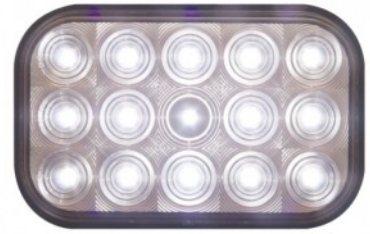

Item No. 38778B

15 LED Rectangular Back-Up Light (Bulk)

MSRP: $ 27.89

OEM No. :