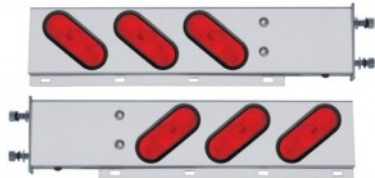

MSRP: \$ 499.89

OEM No. :

Item No. 22353

3-3/4" Bolt Pattern Stainless Spring Loaded Light Bar With 6X Oval Lights & Visors (Pair)

MSRP: \$ 278.09

OEM No. :

Item No. 22359

3-3/4" Bolt Pattern Stainless Spring Loaded Light Bar With 6X Oval Lights & Grommets (Pair)