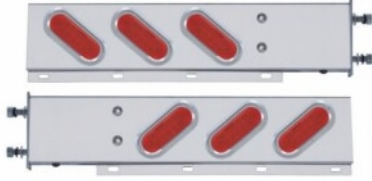

Truck WD Sales & Repair July 2023

Item No. 61302
3-3/4" Bolt Pattern Stainless Spring Loaded Light Bar With 6 Oval 12 LED Lights (Pair)
MSRP: $ 381.69
OEM No. :