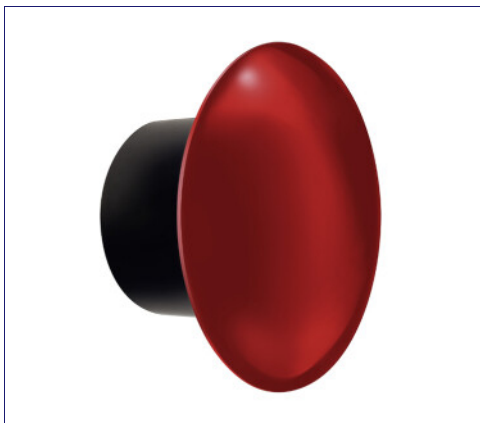

Item No. 10326
Aero Full-Moon Rear Axle Cover Kit - Chrome
MSRP: $ 103.99
OEM No. :