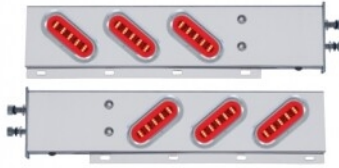

Item No. 63789

2-1/2" Bolt Pattern SS Spring Loaded Bar With 6X 22 Red LED 6" Oval GloLight & Visor -Clear Lens (Pair)

MSRP: $ 351.79

OEM No. :