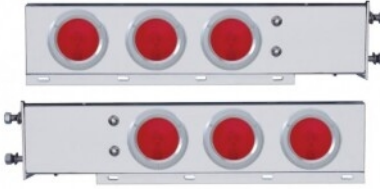

MSRP: \$ 283.79

OEM No. :

Truck WD Sales & Repair July 2023

Item No. 22238

3-3/4" Bolt Pattern Deluxe Stainless Spring Loaded Light Bar With 6X 4" Lights & Grommets (Pair)

MSRP: \$ 421.59

OEM No. :

Item No. 22239