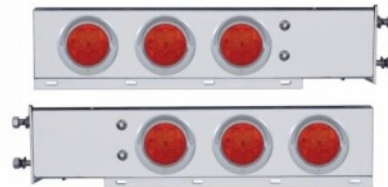

Black Angled Mud Flap Hangers - 2 Coils (Pair)

MSRP: \$ 53.99

OEM No. :

Item No. 10615

Black Angled Mud Flap Hangers - 3 Coils (Pair)

MSRP: \$ 58.39

OEM No. :

Item No. 61730