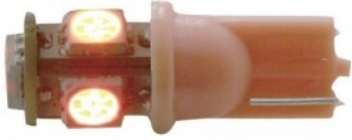

Truck WD Sales & Repair July 2023

Item No. 37802

5 High Power LED 360 Degree 194 Bulb - Red (2-Pack)

MSRP: $ 15.89

OEM No. :