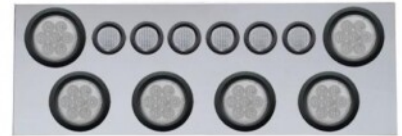

Item No. 35270

SS Rear Center Panel With 6X 7 LED 4" Reflector Lights & 6X 9 LED 2" Lights -Red LED/Clear Lens

MSRP: $ 228.19

OEM No. :