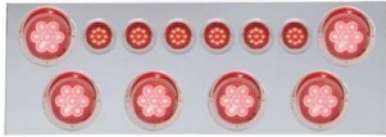

Item No. 35069

SS Rear Center Panel With 6X 7 LED 4" Reflector Lights & 6X 9 LED 2" Lights & Visors -Red LED & Lens

MSRP: $ 246.09

OEM No. :