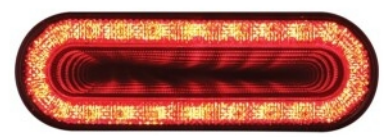

Item No. 36664
 24 LED 6" Oval Mirage Light (Stop, Turn & Tail) - Red LED/Clear Lens
 MSRP: \$ 22.99
 OEM No. :

Item No. 36657
 24 LED 6" Oval Mirage Light (Turn Signal) - Amber LED/Amber Lens
 MSRP: \$ 22.99
 OEM No. :