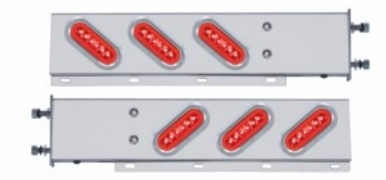

MSRP: \$ 375.29

OEM No. :

Item No. 63807

3-3/4" Bolt Pattern SS Spring Loaded Bar With 6 Oval 19 LED Lights -Red LED/Clear Lens (Pair)

MSRP: \$ 375.29

OEM No. :

Item No. 63784

3-3/4" Bolt Pattern SS Spring Loaded Bar With 6X 22 Red LED 6" Oval GloLight & Visor -Red Lens (Pair)