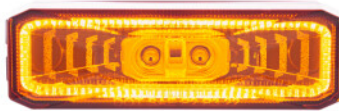

MSRP: \$ 16.29

OEM No. :

Item No. 38308

12 LED Reflector Rectangular Light With Bezel (Clearance/Marker) - Red LED/Clear Lens

MSRP: \$ 16.89

OEM No. :

NEW

Item No. 36010