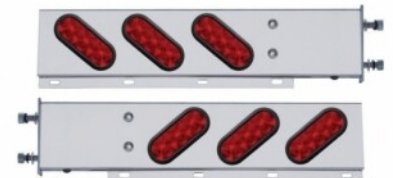

Item No. 63300

3-3/4" Bolt Pattern SS Spring Loaded Bar With 6 Oval 10 LED Lights -Red LED & Lens (Pair)

MSRP: $ 349.19

OEM No. :