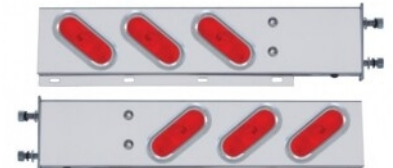

MSRP: \$ 499.89

OEM No. :

Item No. 22353

3-3/4" Bolt Pattern Stainless Spring Loaded Light Bar With 6X Oval Lights & Visors (Pair)

MSRP: \$ 278.09

OEM No. :

Item No. 22359

3-3/4" Bolt Pattern Stainless Spring Loaded Light Bar With 6X Oval Lights & Grommets (Pair)