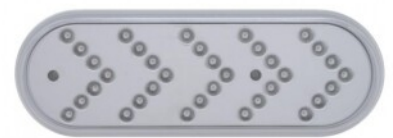

Item No. 39477B

35 LED 6" Reflector Oval Sequential Turn Signal Light - Amber LED/Clear Lens (Bulk)

MSRP: $ 46.49

OEM No. :