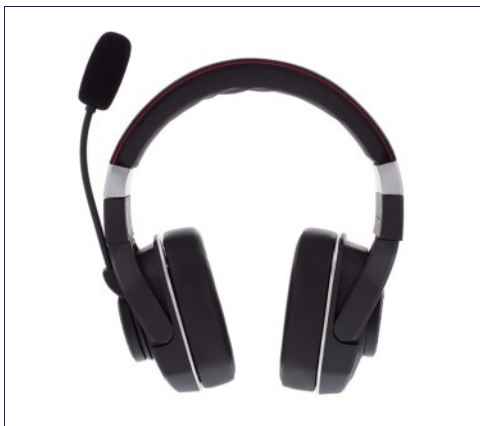

Item No. 99300
 17" Aluminum Tire Checker Bat With American Flag Graphic
 MSRP: \$ 21.99
 OEM No. :

Item No. 95002
 Stellar Pluto + Duo Bundle Bluetooth Headset
 MSRP: \$ 239.99
 OEM No. :

Item No. 95003
 Blue Tiger Elite Ultra Bluetooth Headset - Black
 MSRP: \$ 196.69
 OEM No. :