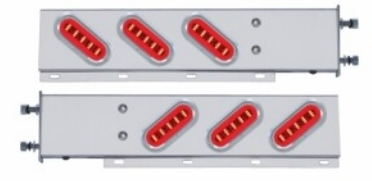

Item No. 63785

3-3/4" Bolt Pattern SS Spring Loaded Bar With 6X 22 Red LED 6" Oval GloLight & Visor -Clear Lens (Pair)

MSRP: $ 351.79

OEM No. :