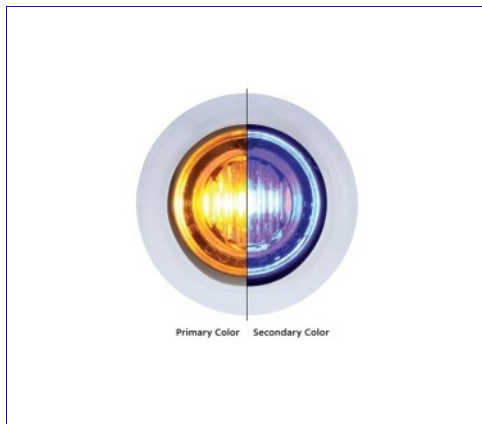

Item No. 36840
3 LED Mini Double Fury Light (Clearance/Marker) - Amber LED/Blue LED
MSRP: $ 15.29
OEM No. :