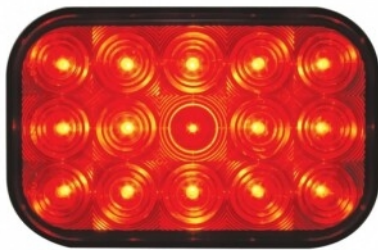

MSRP: \$ 25.99

OEM No. :

Item No. 38748

15 LED Rectangular Turn Signal Light - Amber LED/Clear Lens

MSRP: \$ 26.69

OEM No. :

Item No. 38747

15 LED Rectangular Light (Stop, Turn & Tail) - Red LED/Red Lens