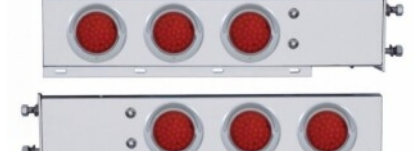

MSRP: \$ 312.09

OEM No. :

Item No. 63801

3-3/4" Bolt Pattern SS Spring Loaded Bar With 6X 36 LED 4" Lights -Red LED/Clear Lens (Pair)

MSRP: \$ 312.09

OEM No. :

Item No. 61802

2-1/2" Bolt Pattern SS Spring Loaded Bar With 6X 36 LED 4" Lights & Visors -Red LED & Lens (Pair)