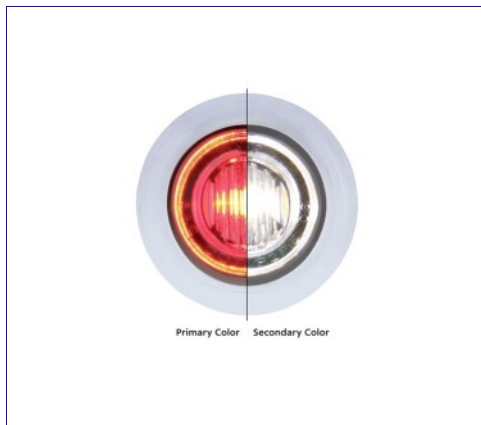

MSRP: \$ 14.69

OEM No. :

Primary Color Secondary Color

Item No. 36840

3 LED Mini Double Fury Light (Clearance/Marker) - Amber LED/Blue LED

MSRP: \$ 15.29

OEM No. :

Truck WD Sales & Repair July 2023