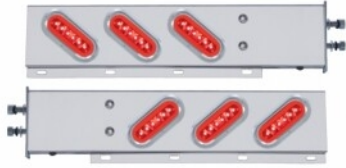

MSRP: \$ 333.29

OEM No. :

Item No. 63787

3-3/4" Bolt Pattern SS Spring Loaded Bar With 6X 22 Red LED 6" Oval GloLight & Grommet -Clear Lens (Pair)

MSRP: \$ 333.29

OEM No. :

Truck WD Sales & Repair July 2023