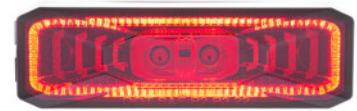

Item No. 36011

10 LED Rectangular Abyss Light (Clearance/Marker) - Red LED/Red Lens

MSRP: $ 12.19

OEM No. :