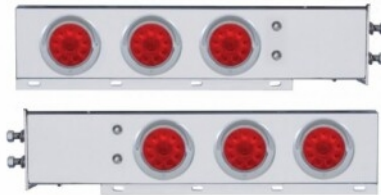

Item No. 61732

2" Bolt Pattern SS Spring Loaded Bar With 6X 4" 10 LED Lights & Visors -Red LED & Lens (Pair)

MSRP: $ 349.19

OEM No. :