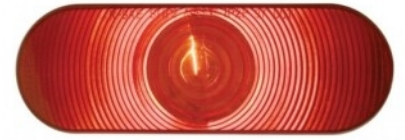

Item No. 31362

6" Oval Light (Stop, Turn & Tail)

MSRP: $ 5.99

OEM No. :