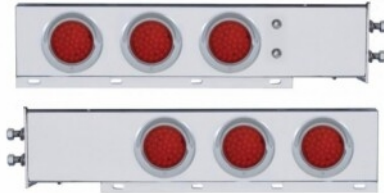

MSRP: \$ 312.09

OEM No. :

Item No. 63803

2-1/2" Bolt Pattern SS Spring Loaded Bar With 6X 36 LED 4" Lights -Red LED/Clear Lens (Pair)

MSRP: \$ 312.09

OEM No. :

Truck WD Sales & Repair July 2023

Item No. 61804