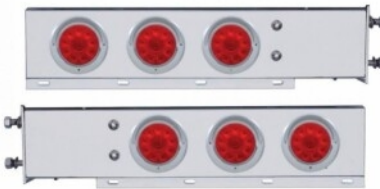

MSRP: \$ 500.19

OEM No. :

Item No. 63678

3-3/4" Bolt Pattern Deluxe SS Spring Loaded Bar W/6X 36 LED 4" Light -Red LED/Clear Lens (Pair)

MSRP: \$ 500.19

OEM No. :

Item No. 61724

3-3/4" Bolt Pattern SS Spring Loaded Bar With 6X 4" 10 LED Lights & Visors -Red LED & Lens (Pair)