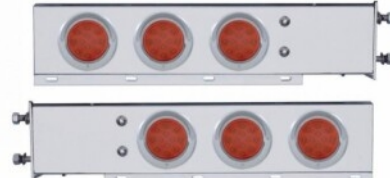

MSRP: \$ 240.69

OEM No. :

Item No. 61551

3-3/4" Bolt Pattern Deluxe SS Spring Loaded Bar W/6X 12 LED 4" Light & Visors -Red LED & Lens (Pair)

MSRP: \$ 510.29

OEM No. :

Item No. 61552

3-3/4" Bolt Pattern Deluxe SS Spring Loaded Bar W/6X 12 LED 4" Light & Visors -Red LED/Clear Lens (Pair)