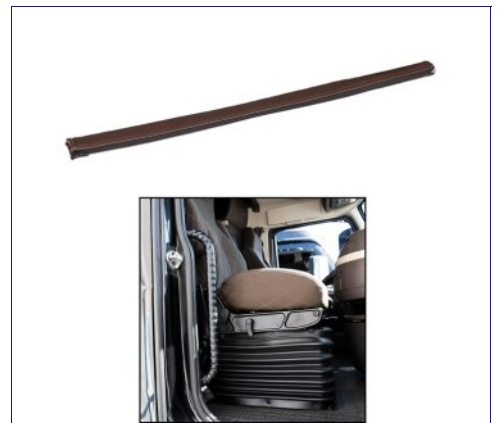

MSRP: \$ 16.59
OEM No. :

Item No. 70415
20.5" Driver Assist Grab Bar Cover - Brown Engineered Leather

MSRP: \$ 17.09
OEM No. :

Item No. 70417
24" Driver Assist Grab Bar Cover - Brown Engineered Leather

MSRP: \$ 17.59
OEM No. :