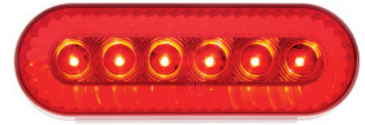

Item No. 36679
20 LED 6" Oval Back-Up Light - Competition Series
MSRP: $ 16.29
OEM No. :

Item No. 39218
20 LED 6" Oval Turbine Light (Stop, Turn & Tail) - Red LED/Red Lens
MSRP: $ 23.09
OEM No. :

NEW