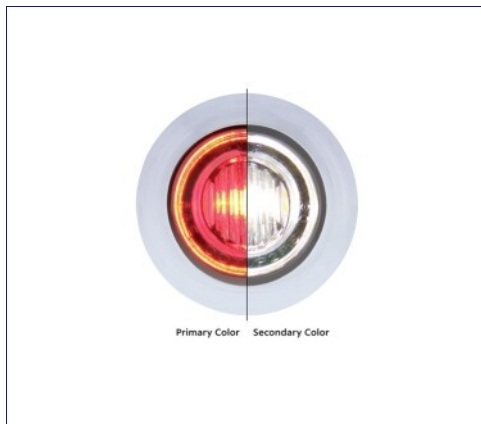

Item No. 36841
3 LED Mini Double Fury Light (Clearance/Marker) - Red LED/White LED
MSRP: $ 14.69
OEM No. :