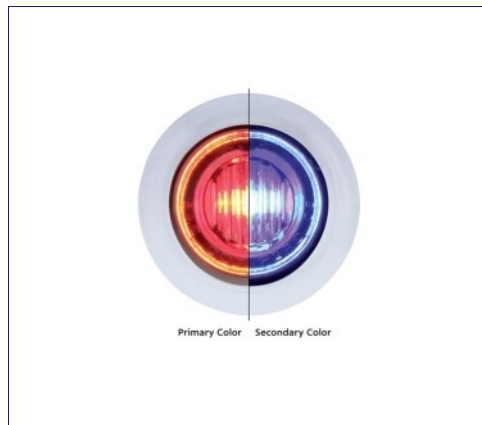

Item No. 36842
3 LED Mini Double Fury Light
(Clearance/Marker) - Red LED/Blue LED
MSRP: $ 15.29
OEM No. :