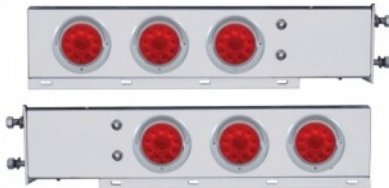

MSRP: \$ 326.59

OEM No. :

Item No. 61545

3-3/4" Bolt Pattern Chrome Spring Loaded Bar W/6X 4" 10 Red LED Lights & Visors - Red Lens (Pair)

MSRP: \$ 312.29

OEM No. :

Item No. 61546

3-3/4" Bolt Pattern Chrome Spring Loaded Bar W/6X 4" 10 Red LED Lights & Visors - Clear Lens (Pair)