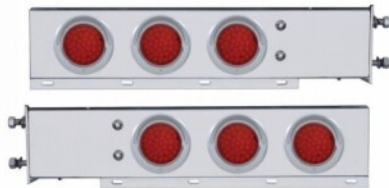

MSRP: \$ 500.19

OEM No. :

Item No. 63554

3-3/4" Bolt Pattern Deluxe SS Spring Loaded Bar W/6X 10 LED 4" Lights -Red LED/Clear Lens (Pair)

MSRP: \$ 500.19

OEM No. :

Item No. 61677

3-3/4" Bolt Pattern Deluxe SS Spring Loaded Bar W/6X 36 LED 4" Light & Visors -Red LED & Lens (Pair)