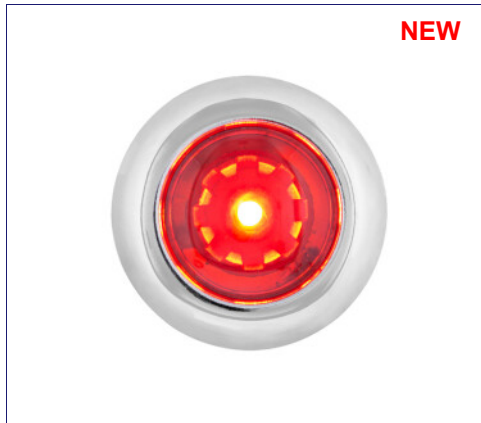

LED Dual Function ArcBlast Mini Light
(Clearance/Marker) - Red LED/Clear Lens

MSRP: \$ 13.19

OEM No. :

Truck WD Sales & Repair July 2023

NEW

Item No. 34824
 LED Single Function ArcBlast Mini Light (Clearance/Marker) - Amber LED/Amber Lens
 MSRP: \$ 8.29
 OEM No. :