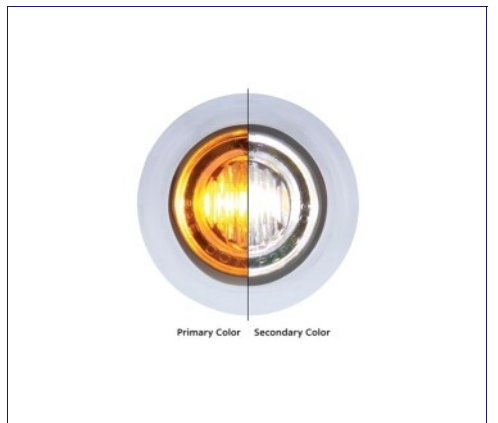

Item No. 36839
3 LED Mini Double Fury Light (Clearance/Marker) - Amber LED/White LED
MSRP: $ 14.69
OEM No. :