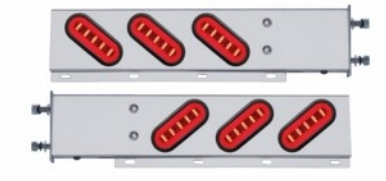

Item No. 63787

3-3/4" Bolt Pattern SS Spring Loaded Bar With 6X 22 Red LED 6" Oval GloLight & Grommet -Clear Lens (Pair)

MSRP: $ 333.29

OEM No. :