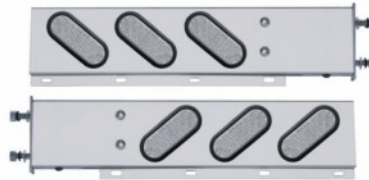

Item No. 63807

3-3/4" Bolt Pattern SS Spring Loaded Bar With 6 Oval 19 LED Lights -Red LED/Clear Lens (Pair)

MSRP: $ 375.29

OEM No. :