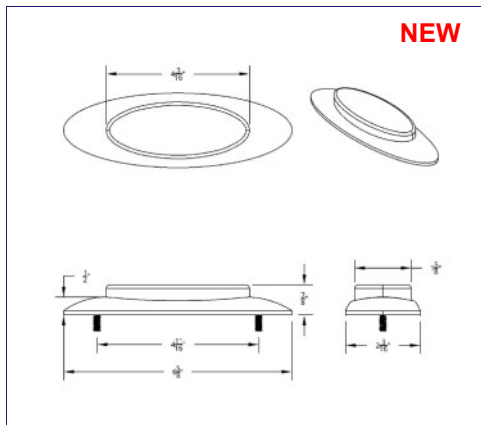

MSRP: \$ 21.99
OEM No. :

NEW

Item No. 35957
10 LED Oval Double Fury Light With Clear Lens & Chrome Bezel (Clearance/Marker) - Amber & Purple LED/Clear Lens

MSRP: \$ 21.99
OEM No. :

Truck WD Sales & Repair July 2023