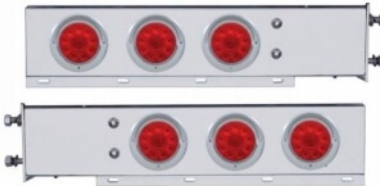

Item No. 61728

2-1/2" Bolt Pattern SS Spring Loaded Bar With 6X 4" 10 LED Lights & Visors -Red LED & Lens (Pair)

MSRP: $ 349.19

OEM No. :