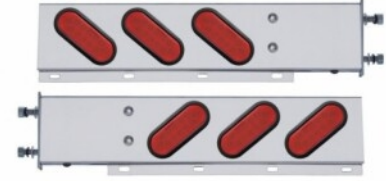

Item No. 63302
3-3/4" Bolt Pattern SS Spring Loaded Bar With 6 Oval 12 LED Lights -Red LED & Lens (Pair)
MSRP: $ 381.69
OEM No. :