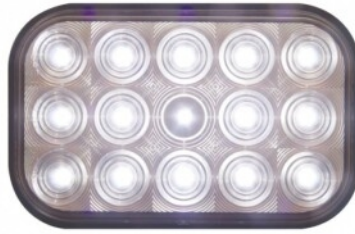

Item No. 38778

15 LED Rectangular Back-Up Light

MSRP: $ 32.09

OEM No. :