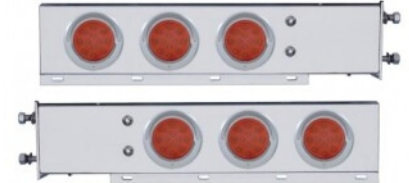

Item No. 61543

3-3/4" Bolt Pattern Chrome Spring Loaded Light Bar With 6X 12 Red LED 4" Reflector Light - Red Lens (Pair)

MSRP: $ 347.09

OEM No. :