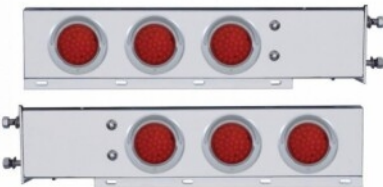

MSRP: \$ 291.99

OEM No. :

Item No. 63646

2-1/2" Bolt Pattern Chrome Spring Loaded Bar W/6X 4" 10 LED Lights -Red LED/Clear Lens (Pair)

MSRP: \$ 291.99

OEM No. :

Item No. 61675

3-3/4" Bolt Pattern Chrome Spring Loaded Bar W/6X 36 Red LED 4" Lights & Visors - Red Lens (Pair)