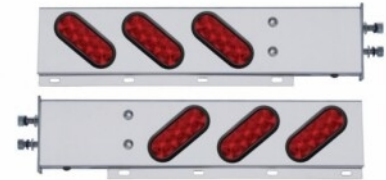

Item No. 63304
2-1/2" Bolt Pattern SS Spring Loaded Bar With 6 Oval 10 LED Lights -Red LED & Lens (Pair)
MSRP: $ 349.19
OEM No. :