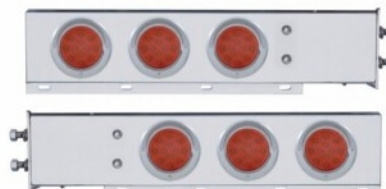

Item No. 61643

2-1/2" Bolt Pattern Chrome Spring Loaded Bar W/6X 12 LED 4" Refl. Lights & Visors-Red LED & Lens (Pair)

MSRP: $ 347.09

OEM No. :