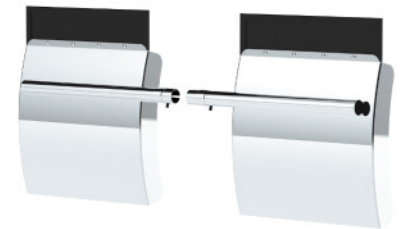

Item No. 10906
24" X 24" 430 Stainless Steel Quarter Fender With Tube Bracket Set - 4" Side Wall
MSRP: $ 299.29
OEM No. :