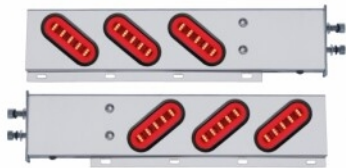

Item No. 63791

2-1/2" Bolt Pattern SS Spring Loaded Bar With 6X 22 Red LED 6" Oval GloLight & Grommet -Clear Lens (Pair)

MSRP: $ 333.29

OEM No. :