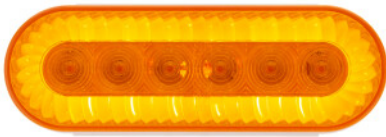

Item No. 39219
20 LED 6" Oval Turbine Light (Turn Signal) - Amber LED/Amber Lens
MSRP: $ 23.09
OEM No. :