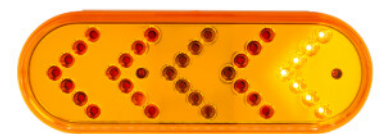

Item No. 39475
35 LED 6" Reflector Oval Sequential Turn Signal Light - Amber LED/Amber Lens
MSRP: $ 46.79
OEM No. :