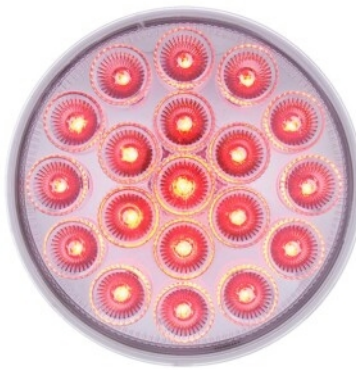

Item No. 36722

19 LED 4" Round Double Fury Light (Stop, Turn, Tail) With Warning Light - Red & Amber LED/Clear Lens

MSRP: $ 29.59

OEM No. :

Item No. 36723

13 LED 6" Oval Double Fury Light (Stop, Turn & Tail) With Warning Light - Red & Amber LED/Clear Lens

MSRP: $ 25.49

OEM No. :