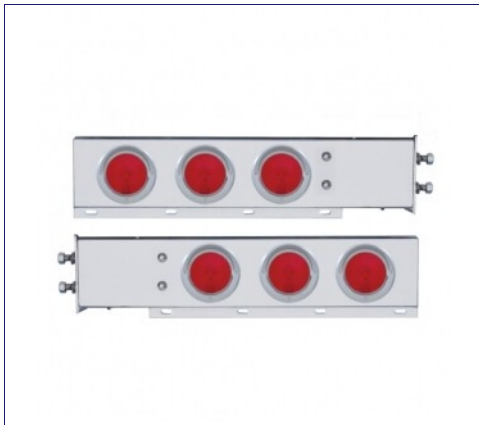

Truck WD Sales & Repair July 2023

Item No. 31009
2-1/2" Bolt Pattern Chrome Spring Loaded Light Bar With 6X 4" Lights & Visors (Pair)
MSRP: $ 246.99
OEM No. :