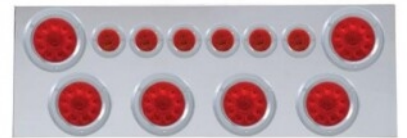

MSRP: \$ 348.39

OEM No. :

Item No. 35068

SS Rear Center Panel With 6X 10 LED 4" Lights & 6X 9 LED 2" Lights & Visors -Red LED/Clear Lens

MSRP: \$ 348.39

OEM No. :

Item No. 35167

SS Rear Center Panel With 6X 10 LED 4" Lights & 6X 9 LED 2" Lights & Bezels -Red LED & Lens