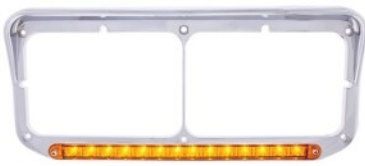

MSRP: \$ 59.39

OEM No. :

Item No. 32503

Rectangular Dual Headlight Bezel With Visor And LED Sequential Light Bar (Passenger) - Amber LED/Clear Lens

MSRP: \$ 59.39

OEM No. :

Item No. 32346

Chrome Rectangular Dual Headlight Bezel With Visor & 19 LED Light Bar - Amber LED/Amber Lens

MSRP: \$ 53.99

OEM No. :

Item No. 32347

Chrome Rectangular Dual Headlight Bezel With Visor & 19 LED Light Bar - Amber LED/Clear Lens

MSRP: \$ 53.99

OEM No. :

Item No. 32351

14 LED Chrome Rectangular Dual Headlight Bezel With Visor - Amber LED/Amber Lens

MSRP: \$ 50.39

OEM No. :

Item No. 32348

14 LED Chrome Rectangular Dual Headlight Bezel With Visor - White LED/Clear Lens

MSRP: \$ 58.09

OEM No. :

Item No. 32349

14 LED Chrome Rectangular Dual Headlight Bezel With Visor - Amber LED/Chrome Lens