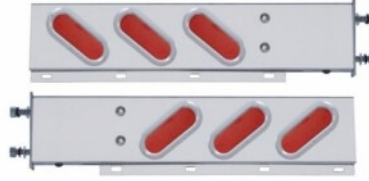

Item No. 62306
2-1/2" Bolt Pattern SS Spring Loaded Bar With 6 Oval 12 LED Lights & Bezel -Red LED & Lens (Pair)
MSRP: $ 381.69
OEM No. :

Item No. 62806

3-3/4" Bolt Pattern SS Spring Loaded Bar With 6 Oval 19 LED Lights & Bezel -Red LED & Lens (Pair)

MSRP: $ 390.79

OEM No. :