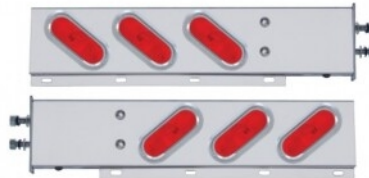

Item No. 22354

2-1/2" Bolt Pattern Stainless Spring Loaded Light Bar With 6X Oval Lights & Visors (Pair)

MSRP: $ 278.09

OEM No. :