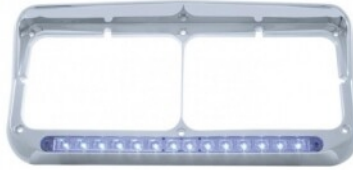

Item No. 32574

14 LED Chrome Rectangular Dual Headlight Bezel With Visor - Blue LED/Clear Lens

MSRP: $ 58.09

OEM No. :