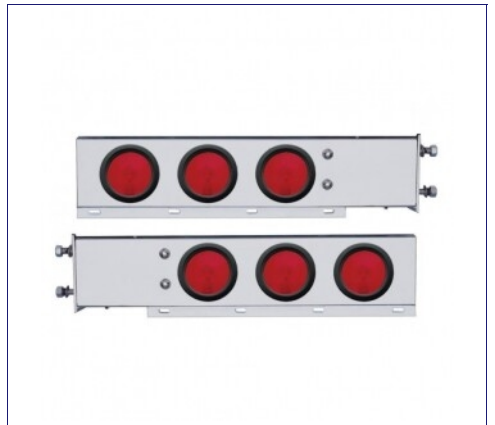

Item No. 31617
3-3/4" Bolt Pattern Chrome Spring Loaded Light Bar With 6X 4" Lights & Grommets - Red Lens (Pair)
MSRP: $ 237.79
OEM No. :