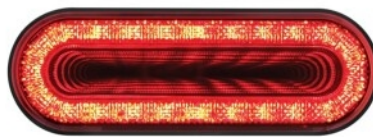

Item No. 36656
24 LED 6" Oval Mirage Light (Stop, Turn & Tail) - Red LED/Red Lens
MSRP: $ 22.99
OEM No. :