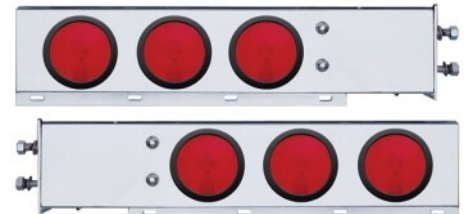

MSRP: \$ 237.79

OEM No. :

Item No. 22351

2-1/2" Bolt Pattern Stainless Spring Loaded Light Bar With 6X 4" Lights & Visors (Pair)

MSRP: \$ 254.69

OEM No. :

Item No. 22357

2-1/2" Bolt Pattern Stainless Spring Loaded Light Bar With 6X 4" Lights & Grommets (Pair)