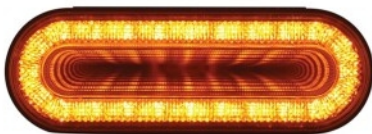

Item No. 36664
 24 LED 6" Oval Mirage Light (Stop, Turn & Tail) - Red LED/Clear Lens
 MSRP: \$ 22.99
 OEM No. :

Item No. 36657
 24 LED 6" Oval Mirage Light (Turn Signal) - Amber LED/Amber Lens
 MSRP: \$ 22.99
 OEM No. :