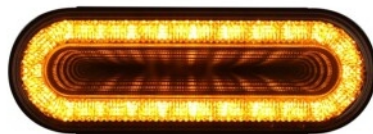

Item No. 36664
 24 LED 6" Oval Mirage Light (Stop, Turn & Tail) - Red LED/Clear Lens
 MSRP: \$ 22.99
 OEM No. :

Item No. 36657
 24 LED 6" Oval Mirage Light (Turn Signal) - Amber LED/Amber Lens
 MSRP: \$ 22.99
 OEM No. :