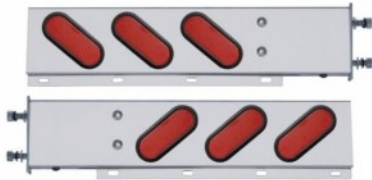

MSRP: \$ 390.79

OEM No. :

Item No. 62807

3-3/4" Bolt Pattern SS Spring Loaded Bar With 6 Oval 19 LED Lights & Bezel -Red LED/Clear Lens (Pair)

MSRP: \$ 390.79

OEM No. :

Item No. 63806

3-3/4" Bolt Pattern SS Spring Loaded Bar With 6 Oval 19 LED Lights -Red LED & Lens (Pair)